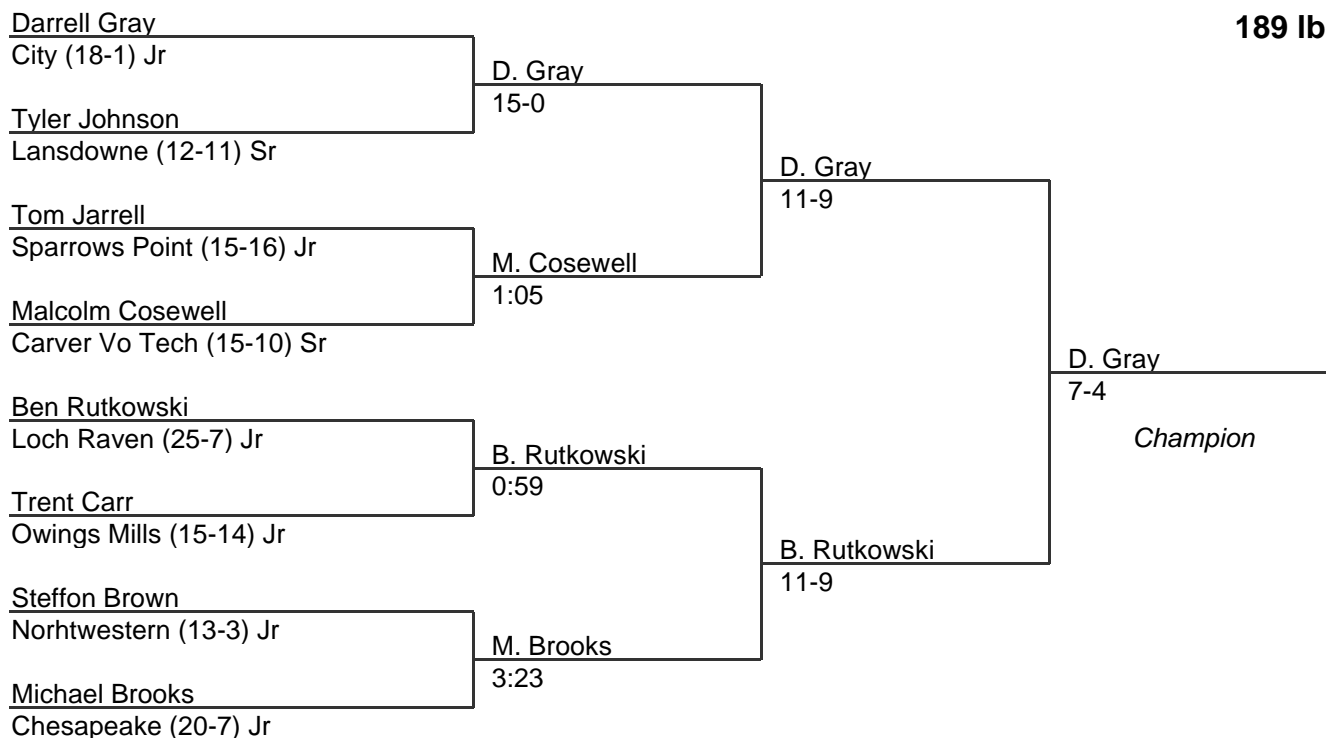

MPSSAA Regional Wrestling Tournament

2008 North Region 1A-2A

189 lb. class