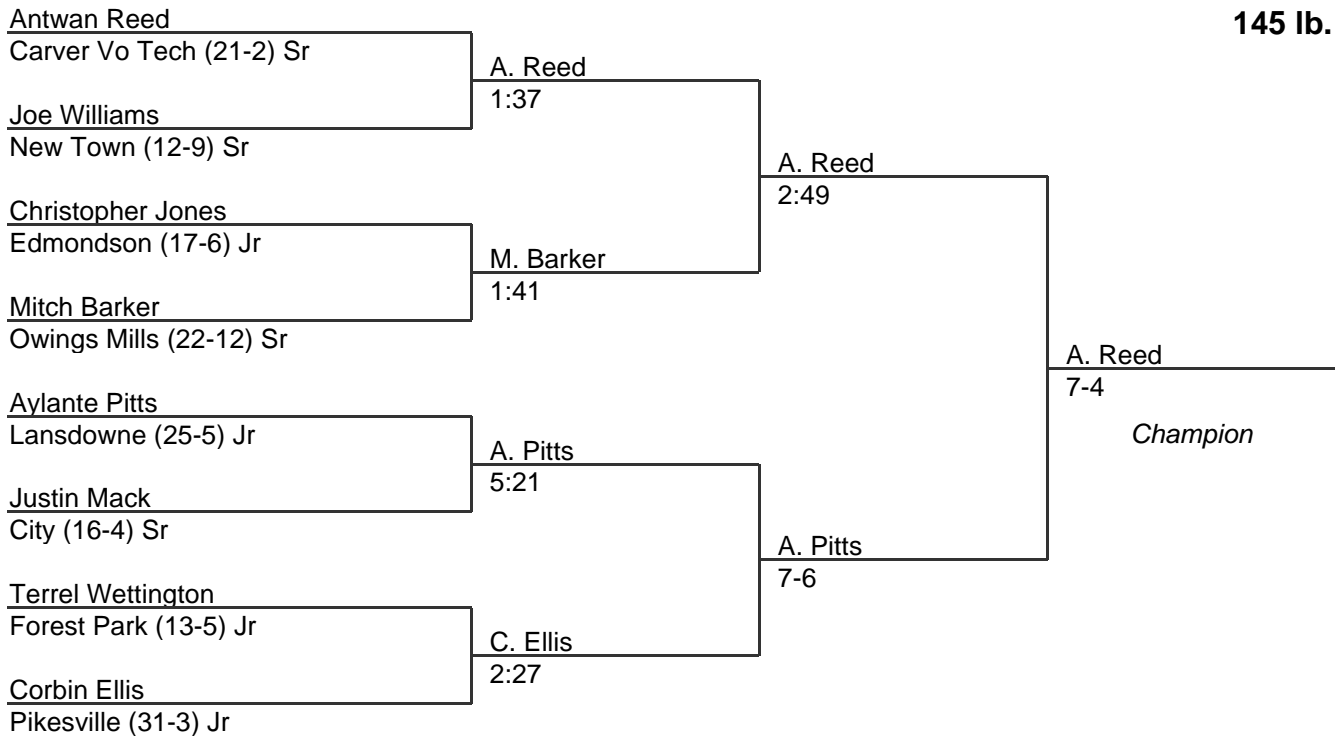

2008 North Region 1A-2A

135 lb. class

MPSSAA Regional Wrestling Tournament

2008 North Region 1A-2A

140 lb. class

MPSSAA Regional Wrestling Tournament

2008 North Region 1A-2A

145 lb. class