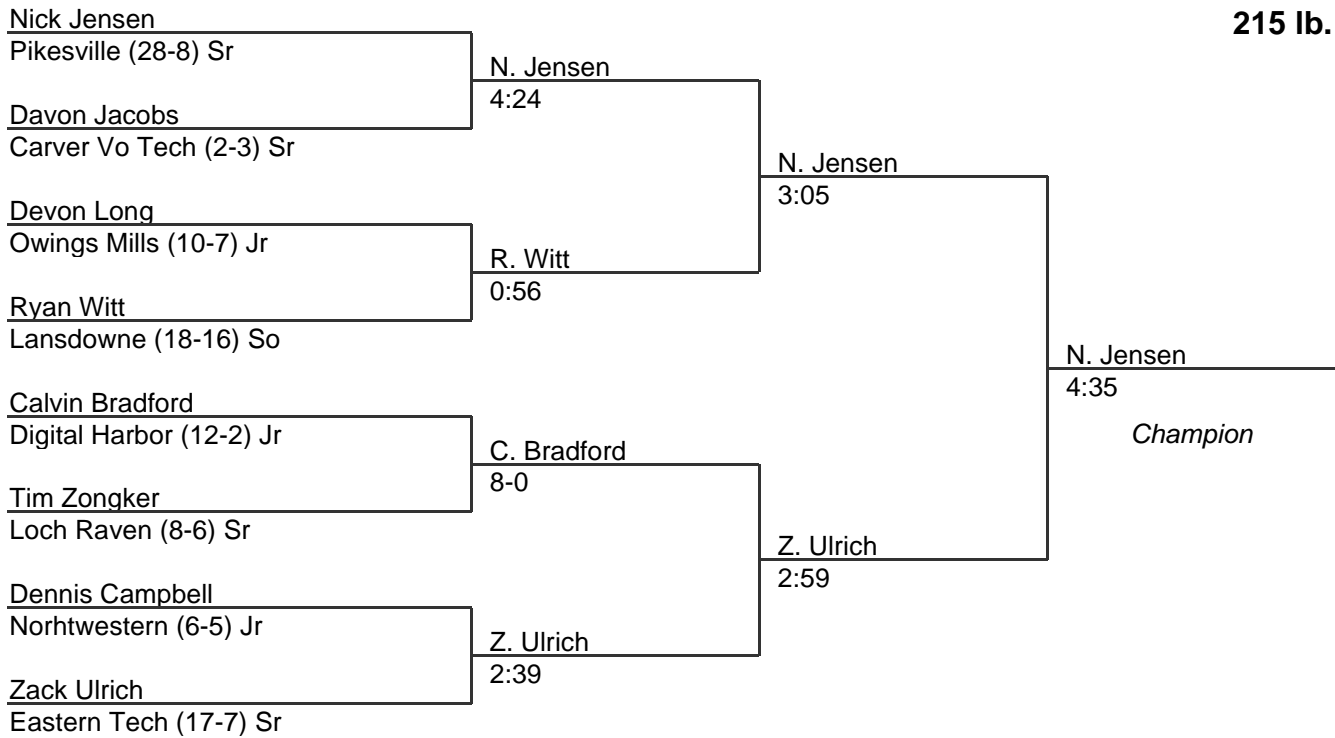

171 lb. class

MPSSAA Regional Wrestling Tournament

2008 North Region 1A-2A

189 lb. class

MPSSAA Regional Wrestling Tournament

2008 North Region 1A-2A

215 lb. class

MPSSAA Regional Wrestling Tournament