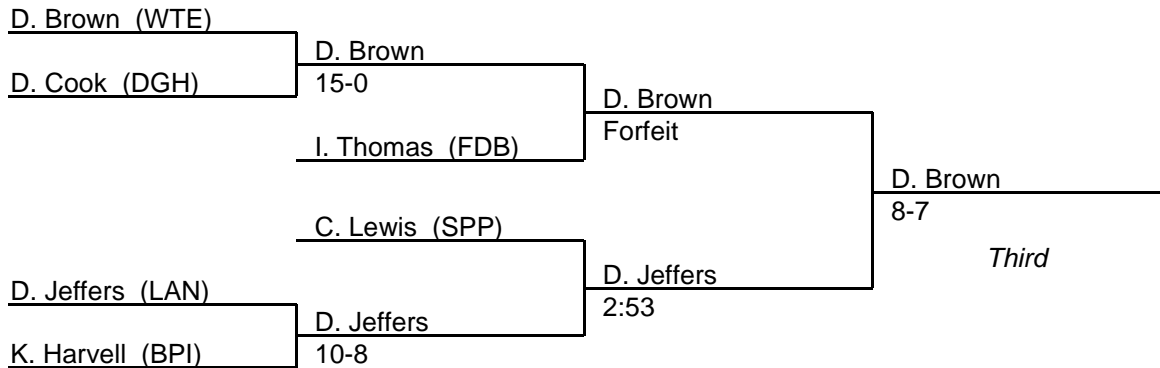

MPSSAA Regional Wrestling Tournament

2008 North Region 1A-2A

103 lb. class

MPSSAA Regional Wrestling Tournament

2008 North Region 1A-2A

112 lb. class

MPSSAA Regional Wrestling Tournament

2008 North Region 1A-2A

119 lb. class

MPSSAA Regional Wrestling Tournament

2008 North Region 1A-2A

125 lb. class

MPSSAA Regional Wrestling Tournament

2008 North Region 1A-2A

130 lb. class

MPSSAA Regional Wrestling Tournament