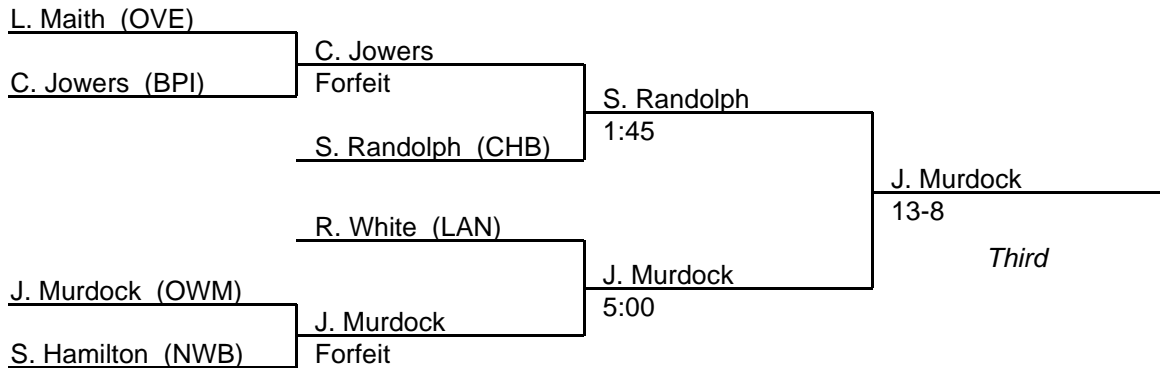

MPSSAA Regional Wrestling Tournament

2008 North Region 1A-2A

171 lb. class