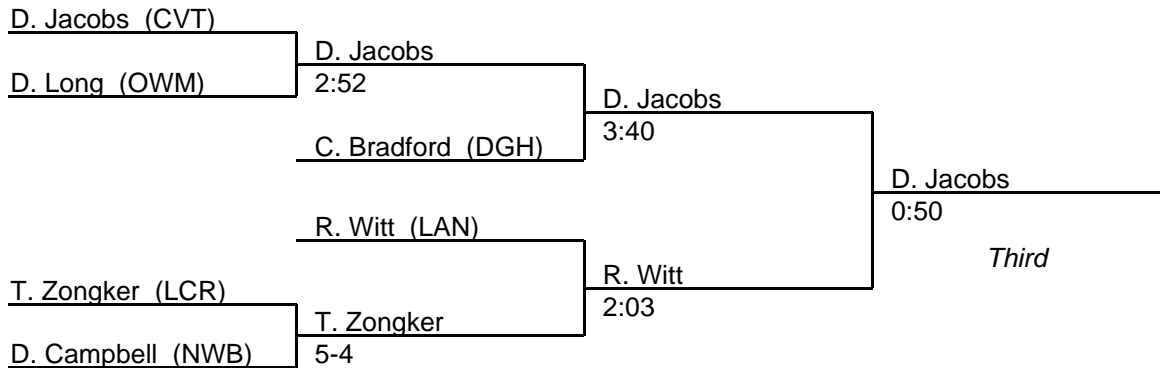

171 lb. class

MPSSAA Regional Wrestling Tournament

2008 North Region 1A-2A

189 lb. class

MPSSAA Regional Wrestling Tournament

2008 North Region 1A-2A

215 lb. class

MPSSAA Regional Wrestling Tournament