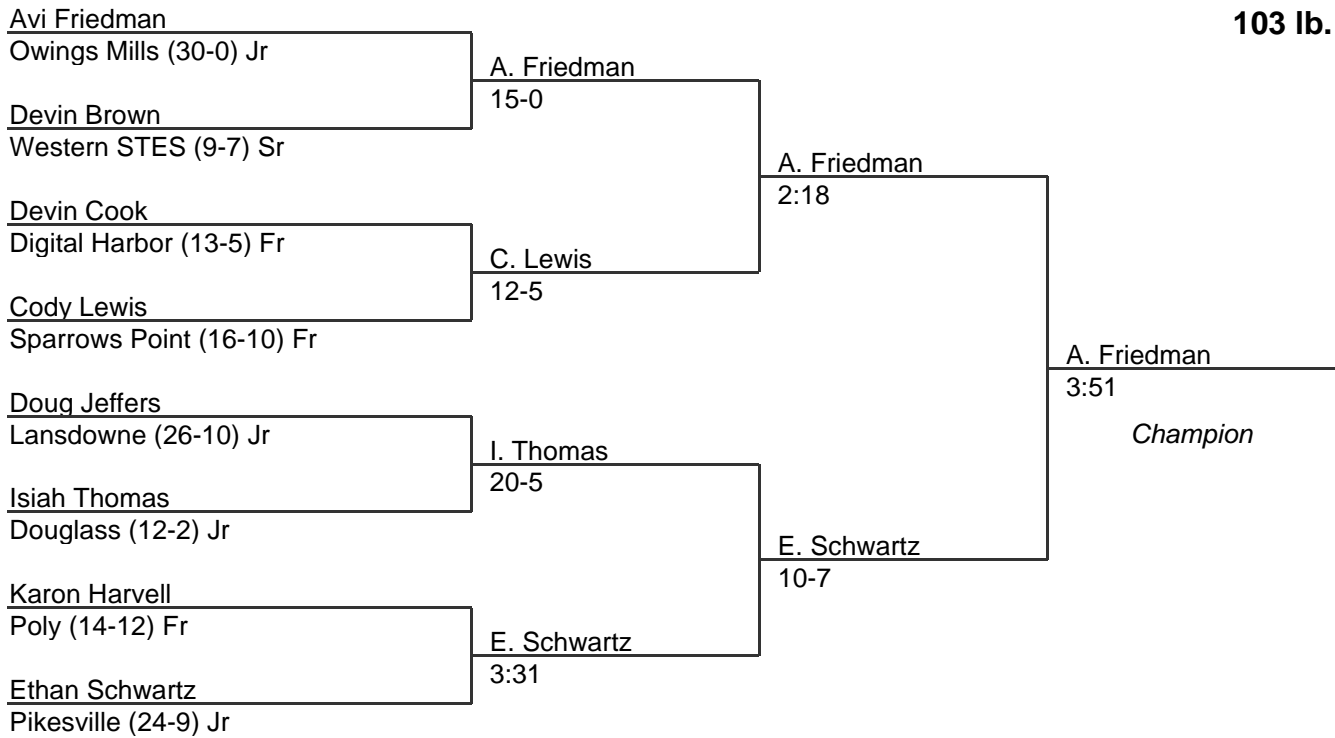

MPSSAA Regional Wrestling Tournament

2008 North Region 1A-2A

103 lb. class

MPSSAA Regional Wrestling Tournament

2008 North Region 1A-2A

112 lb. class

MPSSAA Regional Wrestling Tournament

2008 North Region 1A-2A