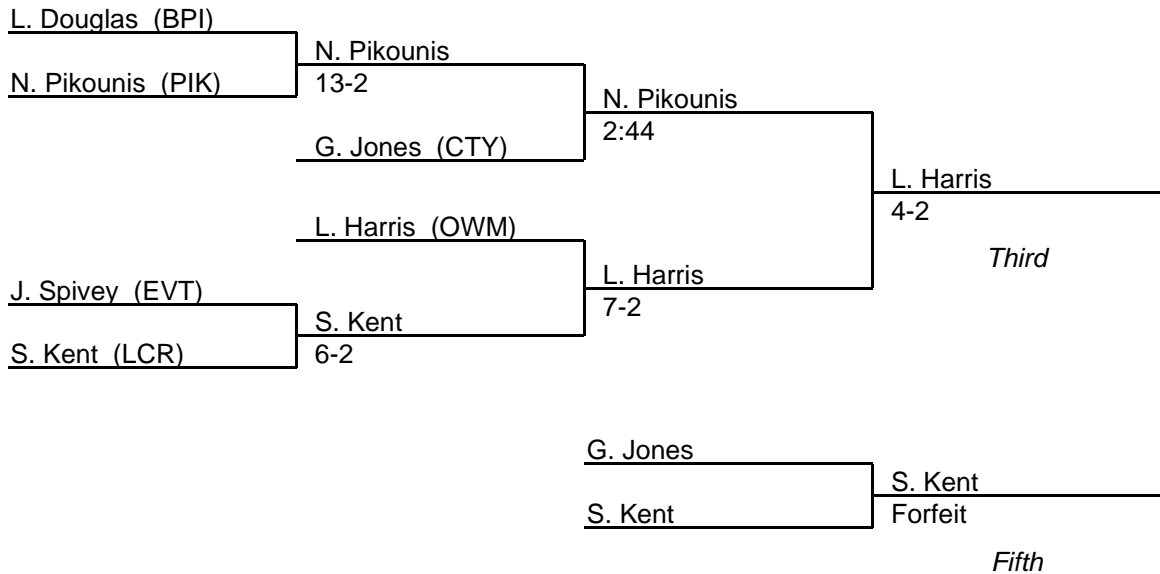

MPSSAA Regional Wrestling Tournament

2008 North Region 1A-2A

135 lb. class