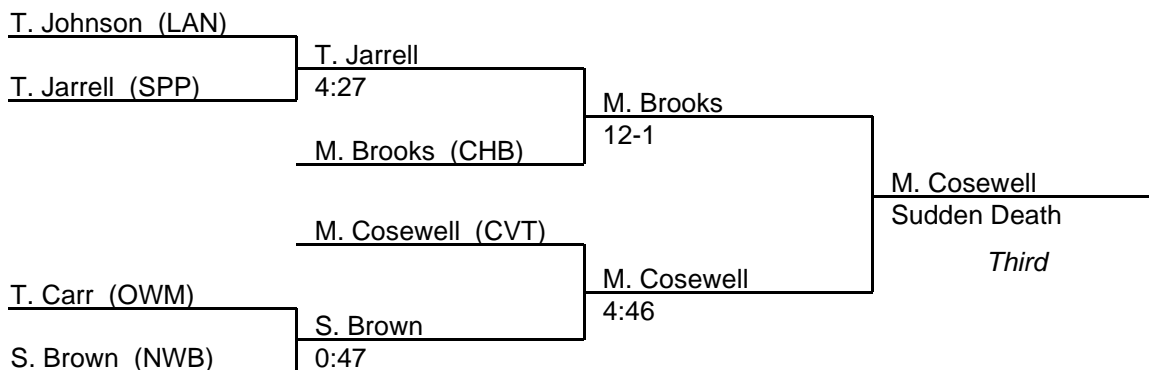

MPSSAA Regional Wrestling Tournament

2008 North Region 1A-2A

189 lb. class