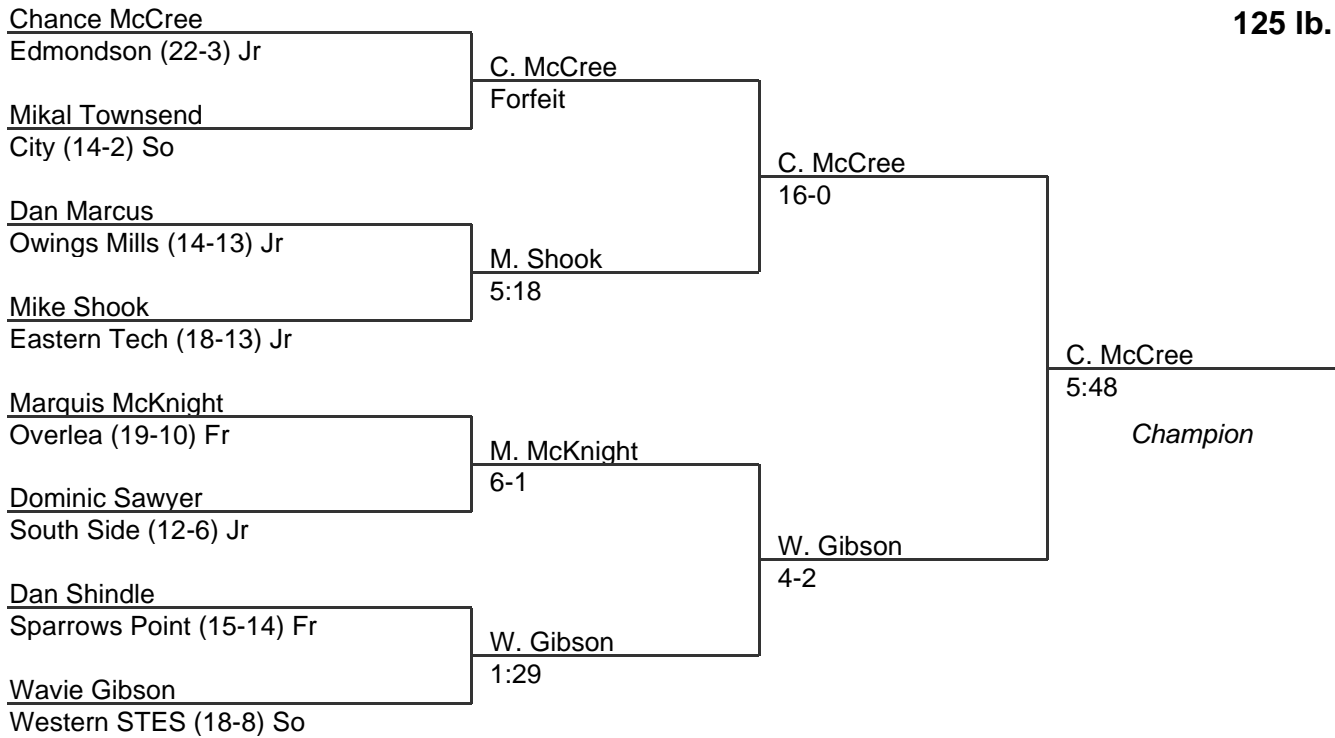

MPSSAA Regional Wrestling Tournament

2008 North Region 1A-2A

103 lb. class

MPSSAA Regional Wrestling Tournament

2008 North Region 1A-2A

112 lb. class

MPSSAA Regional Wrestling Tournament

2008 North Region 1A-2A

119 lb. class

MPSSAA Regional Wrestling Tournament

2008 North Region 1A-2A

125 lb. class

MPSSAA Regional Wrestling Tournament

2008 North Region 1A-2A

130 lb. class

MPSSAA Regional Wrestling Tournament