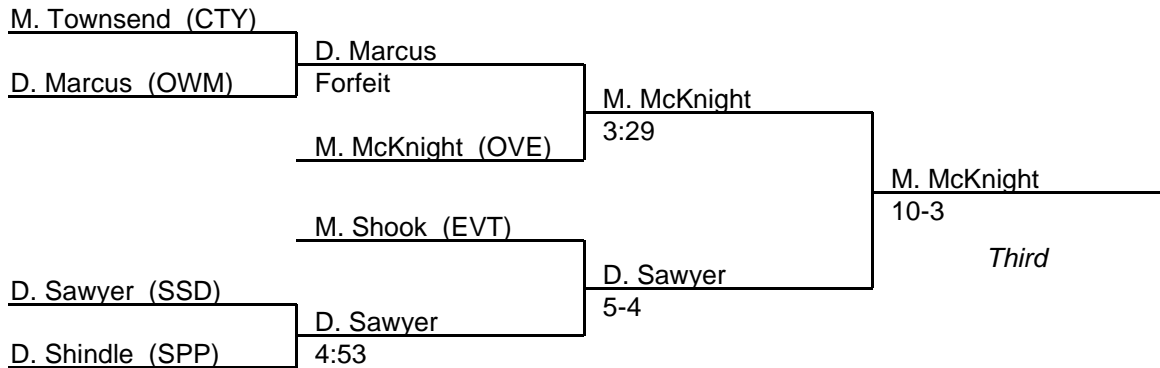

MPSSAA Regional Wrestling Tournament

2008 North Region 1A-2A

125 lb. class