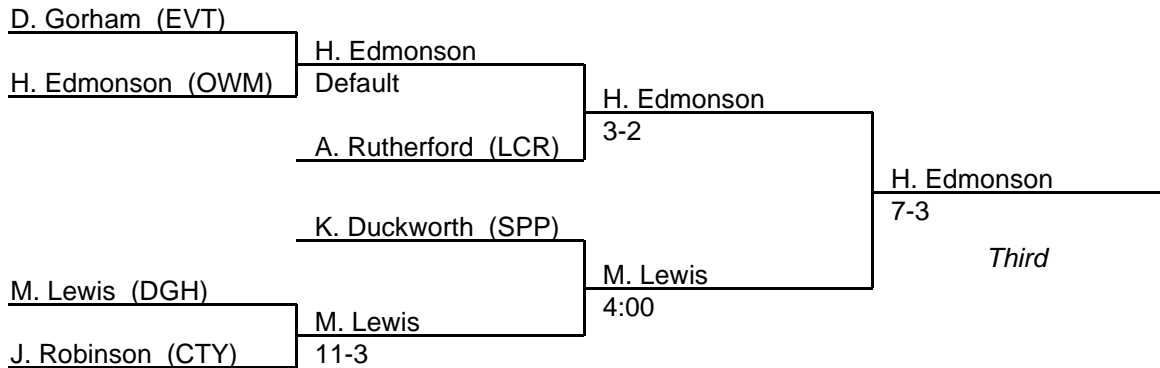

MPSSAA Regional Wrestling Tournament

2008 North Region 1A-2A

152 lb. class