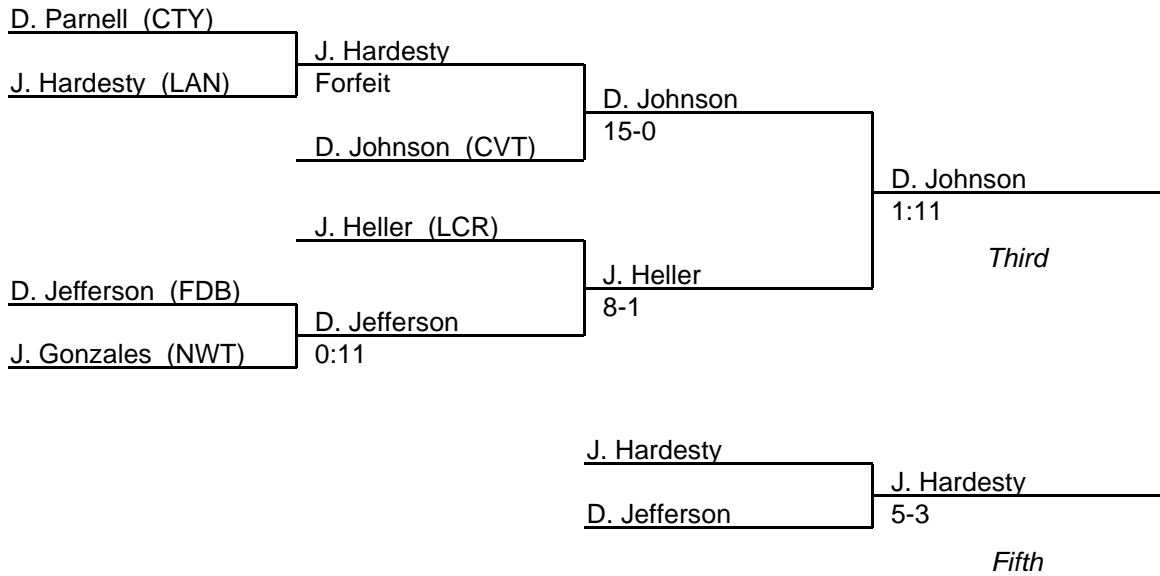

MPSSAA Regional Wrestling Tournament

2008 North Region 1A-2A

152 lb. class

MPSSAA Regional Wrestling Tournament

2008 North Region 1A-2A

160 lb. class

MPSSAA Regional Wrestling Tournament

2008 North Region 1A-2A