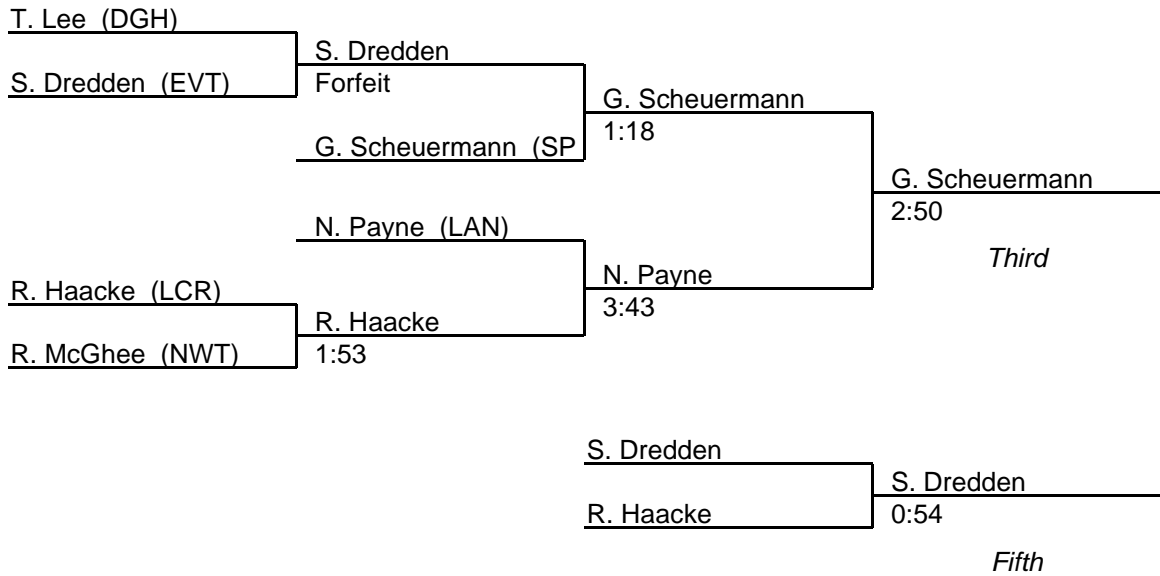

MPSSAA Regional Wrestling Tournament

2008 North Region 1A-2A

103 lb. class

MPSSAA Regional Wrestling Tournament

2008 North Region 1A-2A

112 lb. class

MPSSAA Regional Wrestling Tournament

2008 North Region 1A-2A