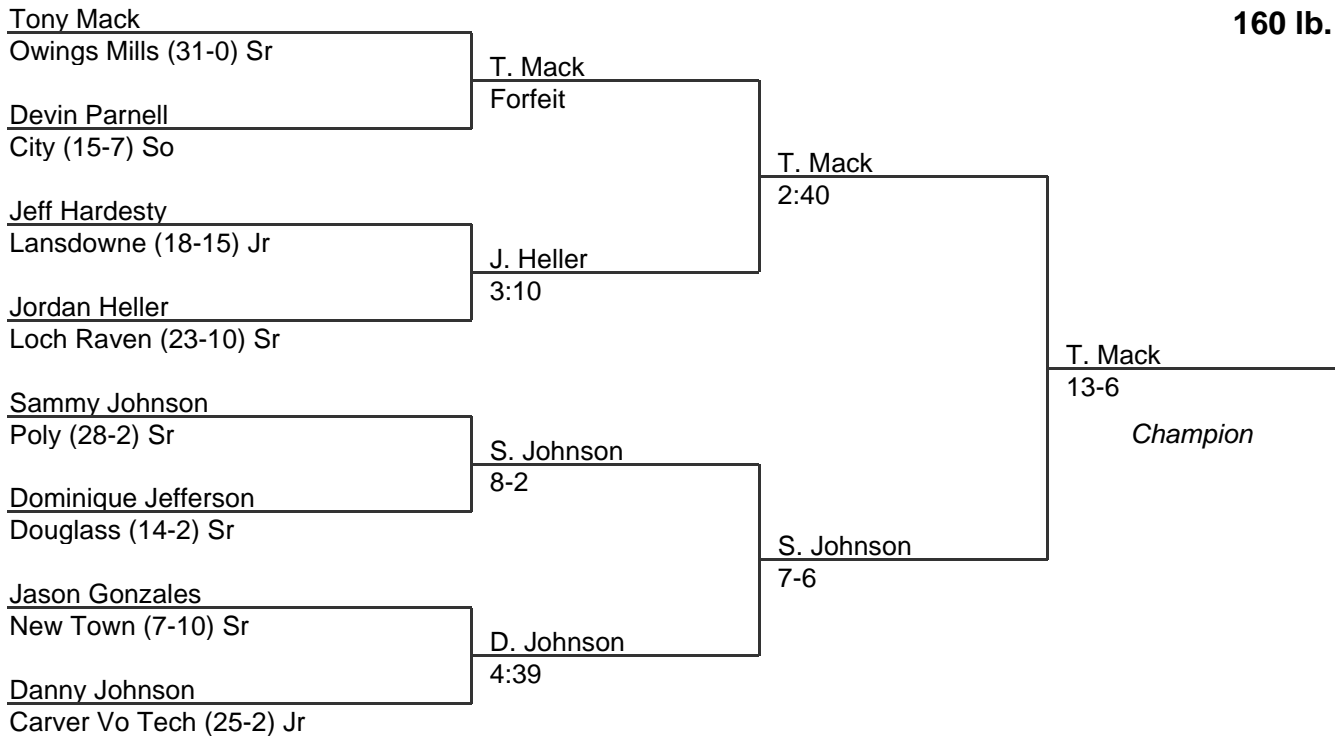

MPSSAA Regional Wrestling Tournament

2008 North Region 1A-2A

152 lb. class

MPSSAA Regional Wrestling Tournament

2008 North Region 1A-2A

160 lb. class

MPSSAA Regional Wrestling Tournament

2008 North Region 1A-2A