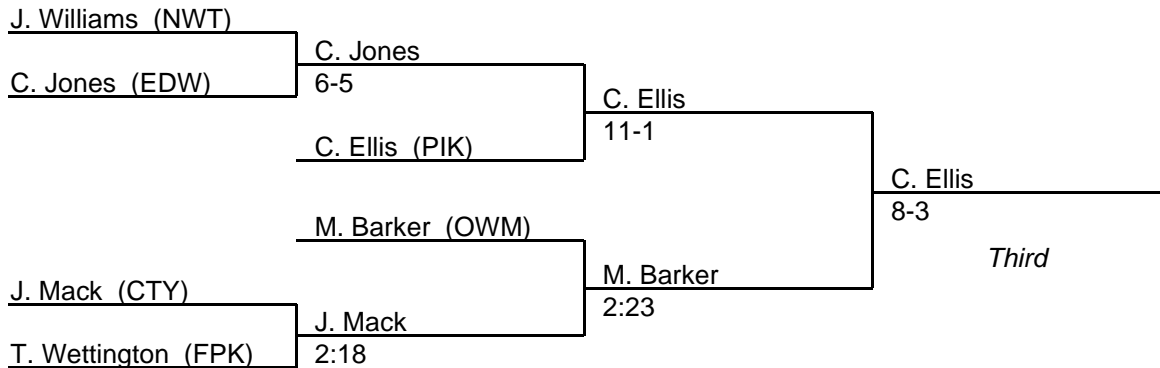

2008 North Region 1A-2A

135 lb. class

MPSSAA Regional Wrestling Tournament

2008 North Region 1A-2A

140 lb. class

MPSSAA Regional Wrestling Tournament

2008 North Region 1A-2A

145 lb. class