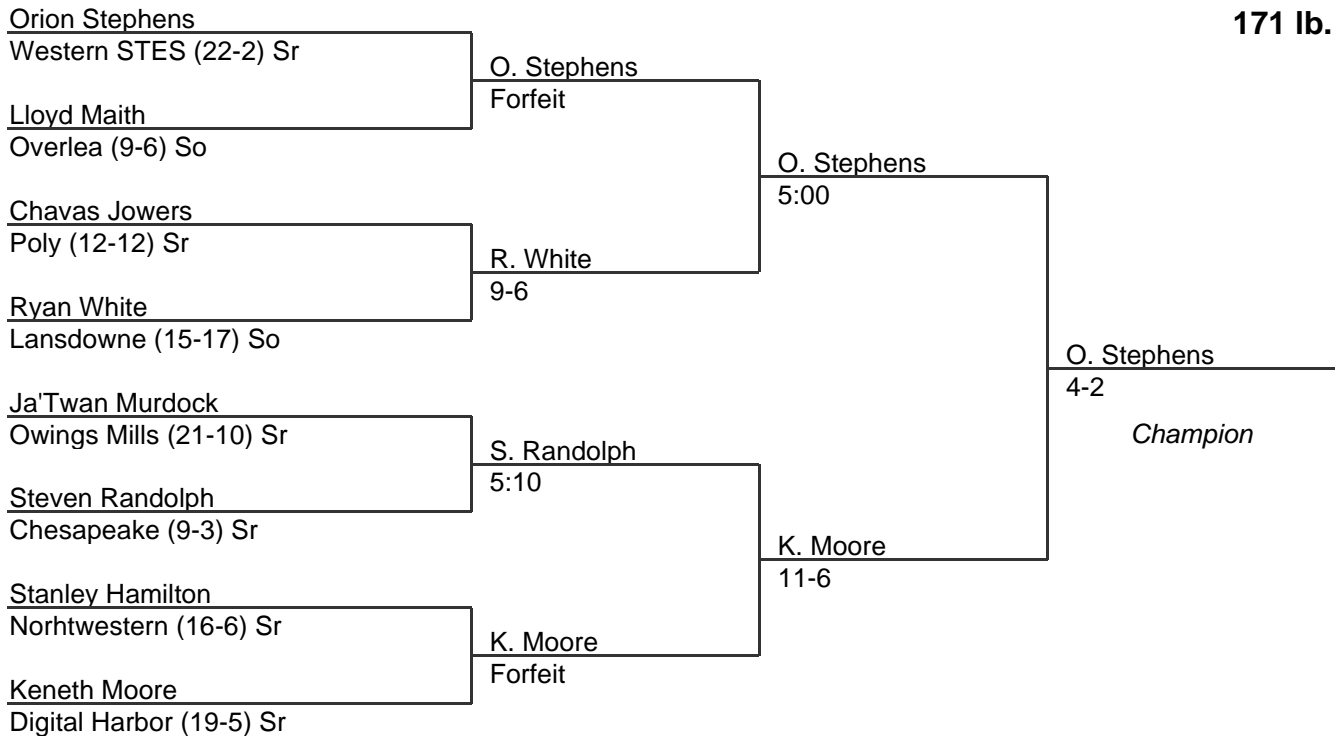

MPSSAA Regional Wrestling Tournament

2008 North Region 1A-2A

171 lb. class