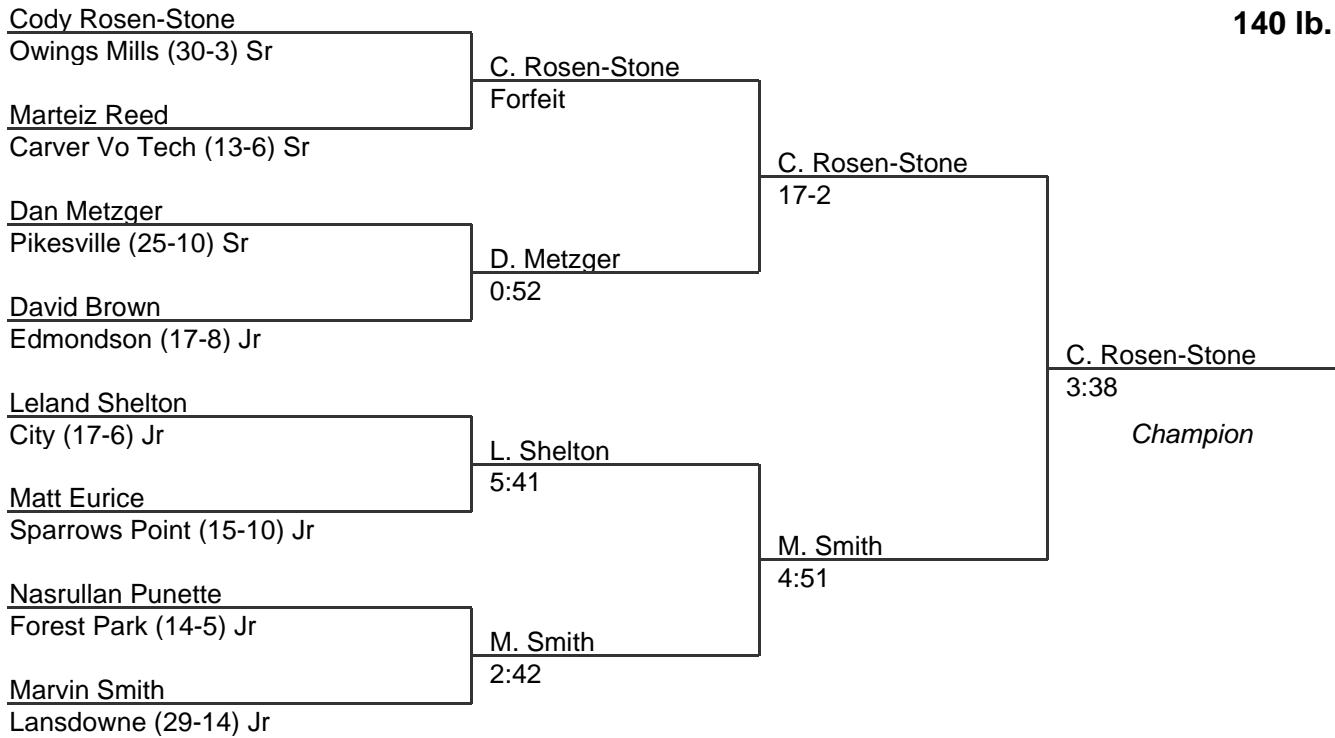

2008 North Region 1A-2A

135 lb. class

MPSSAA Regional Wrestling Tournament

2008 North Region 1A-2A

140 lb. class

MPSSAA Regional Wrestling Tournament

2008 North Region 1A-2A

145 lb. class