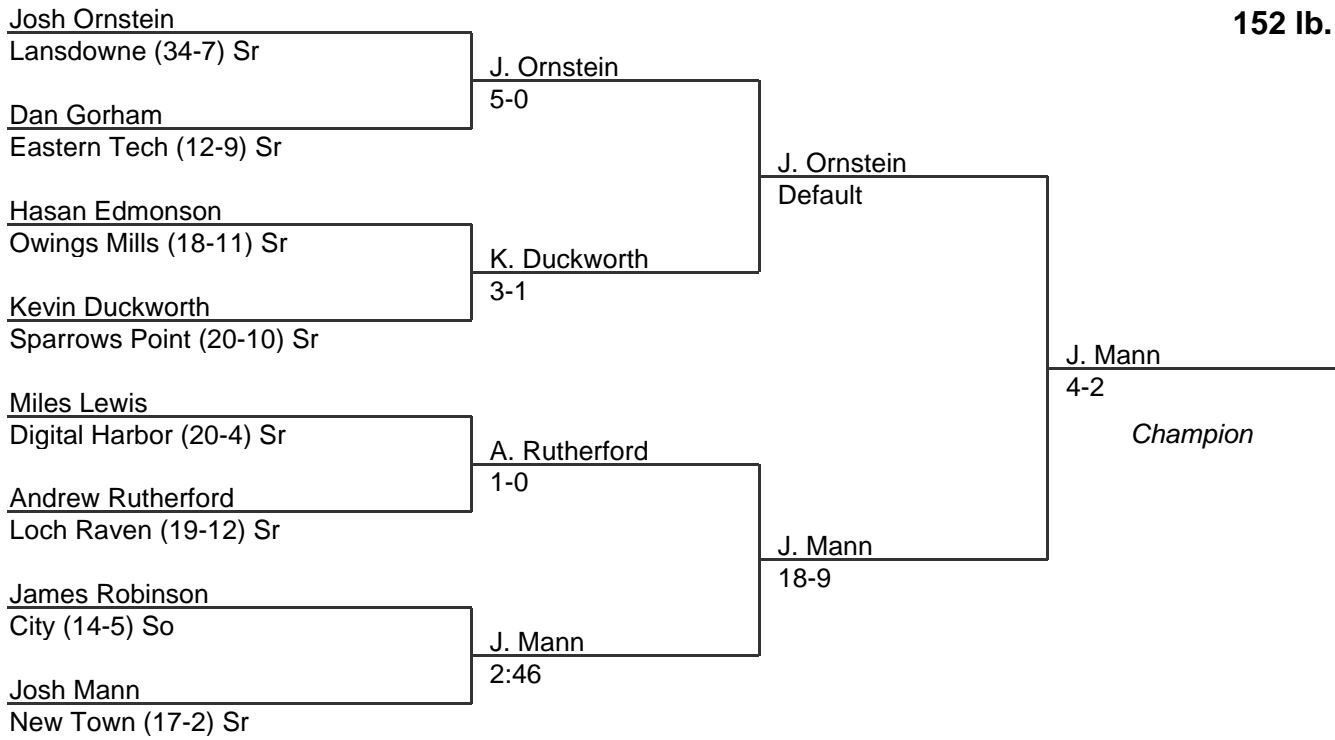

MPSSAA Regional Wrestling Tournament

2008 North Region 1A-2A

152 lb. class