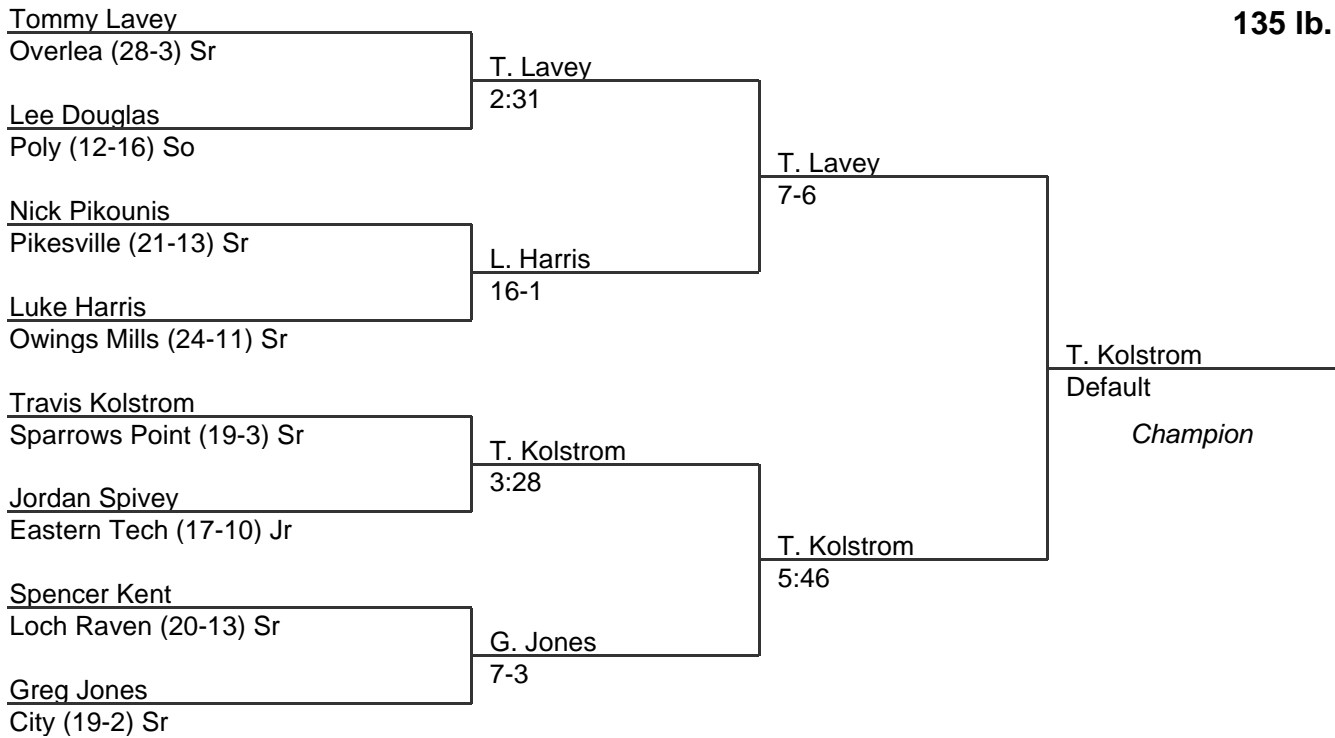

MPSSAA Regional Wrestling Tournament

2008 North Region 1A-2A

135 lb. class