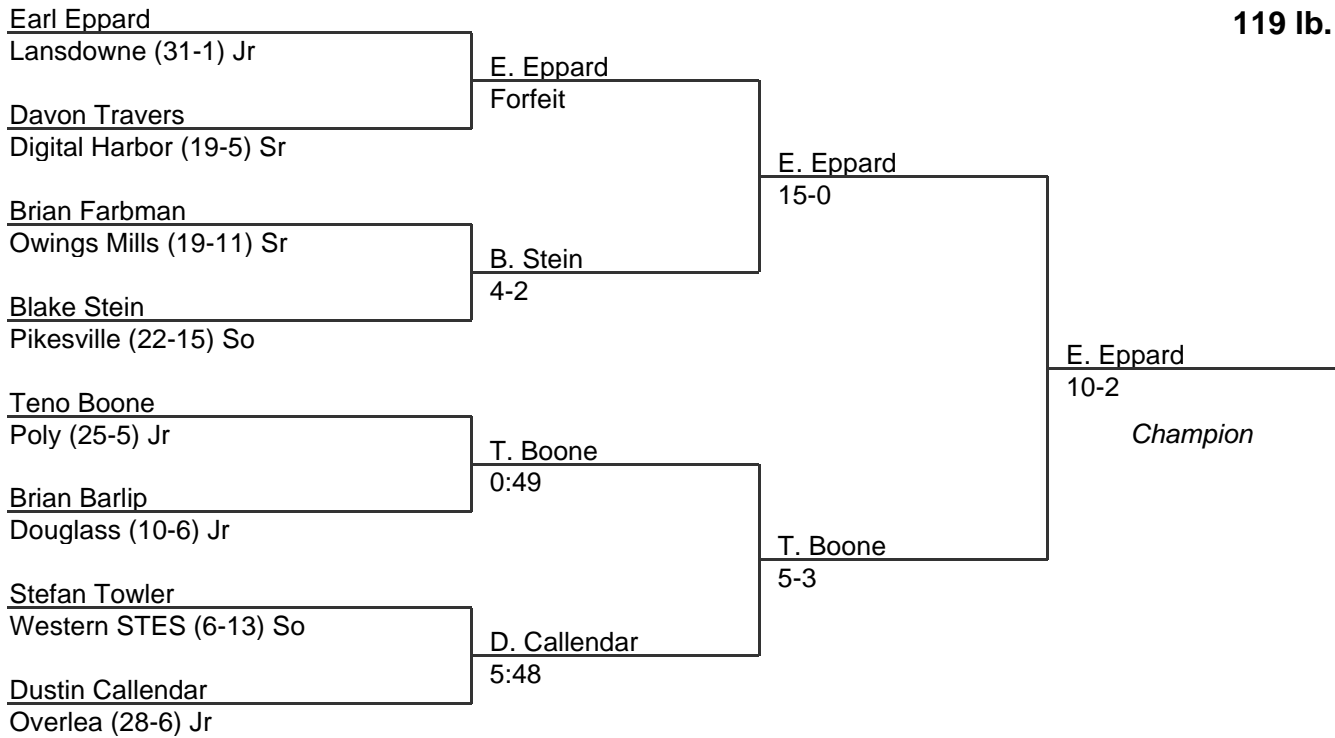

MPSSAA Regional Wrestling Tournament

2008 North Region 1A-2A

119 lb. class