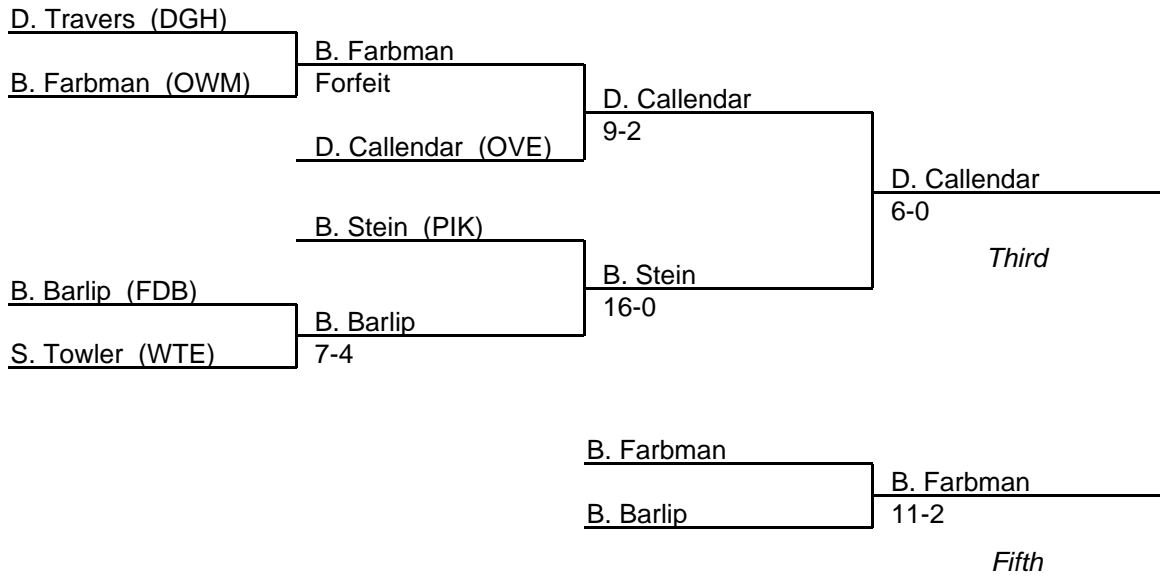

MPSSAA Regional Wrestling Tournament

2008 North Region 1A-2A

119 lb. class