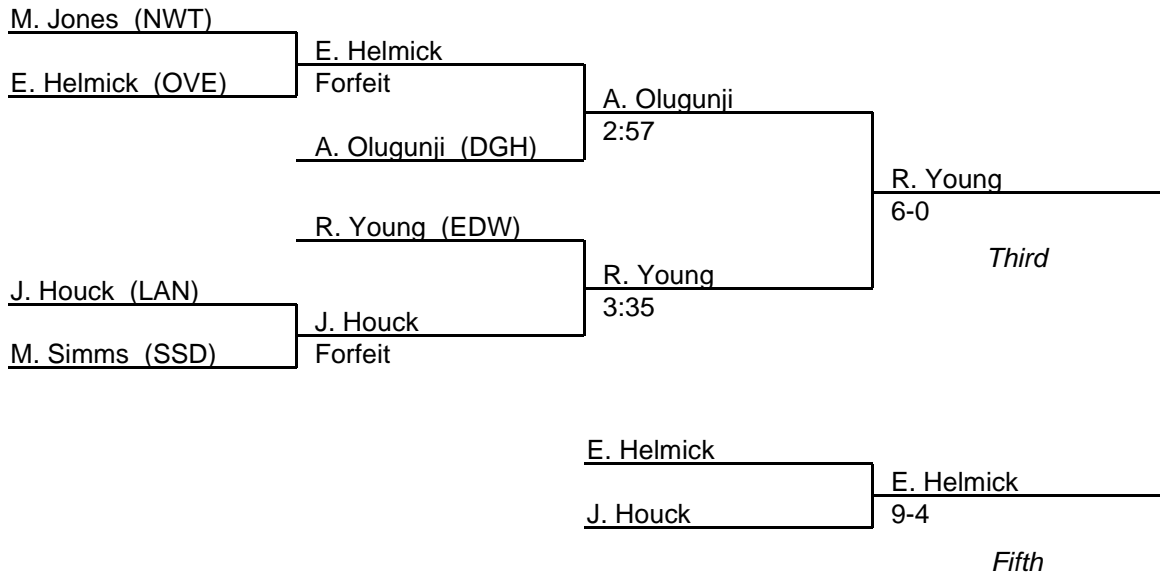

119 lb. class

MPSSAA Regional Wrestling Tournament

2008 North Region 1A-2A

125 lb. class

MPSSAA Regional Wrestling Tournament

2008 North Region 1A-2A

130 lb. class

MPSSAA Regional Wrestling Tournament