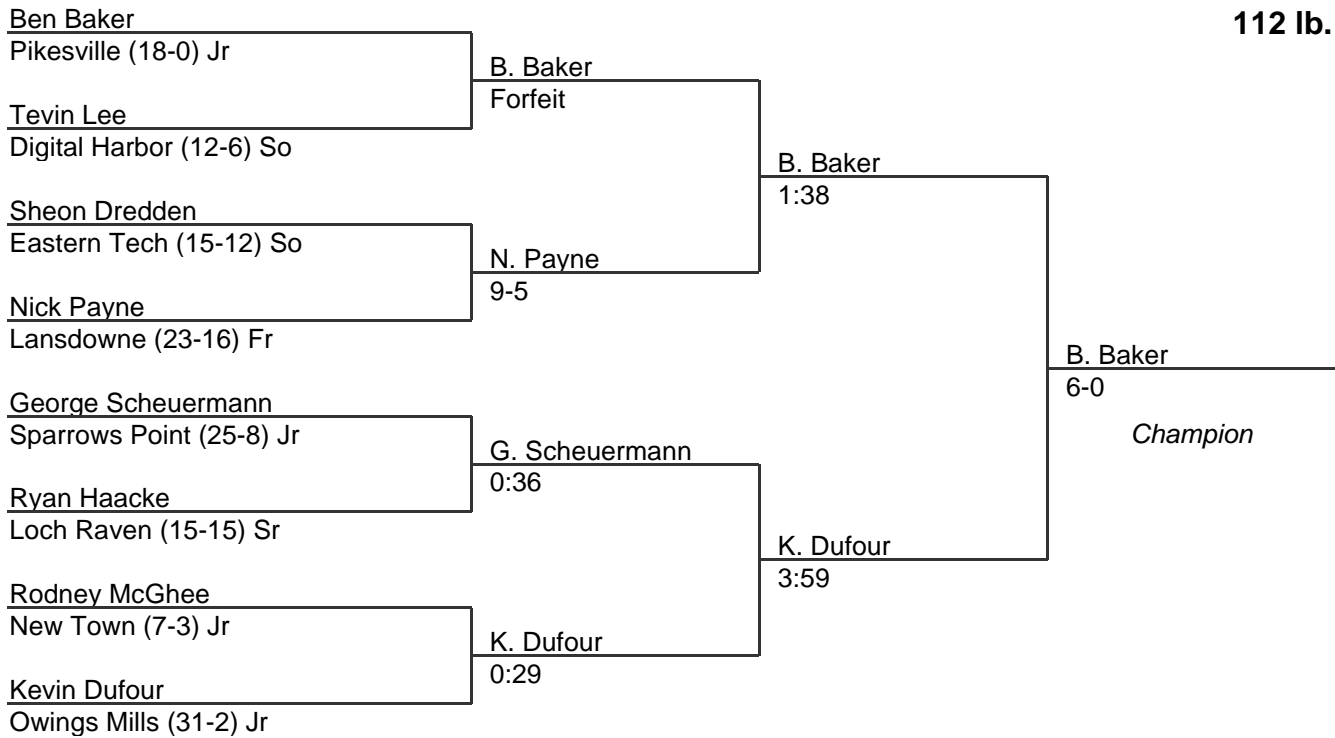

MPSSAA Regional Wrestling Tournament

2008 North Region 1A-2A

103 lb. class

MPSSAA Regional Wrestling Tournament

2008 North Region 1A-2A

112 lb. class

MPSSAA Regional Wrestling Tournament

2008 North Region 1A-2A