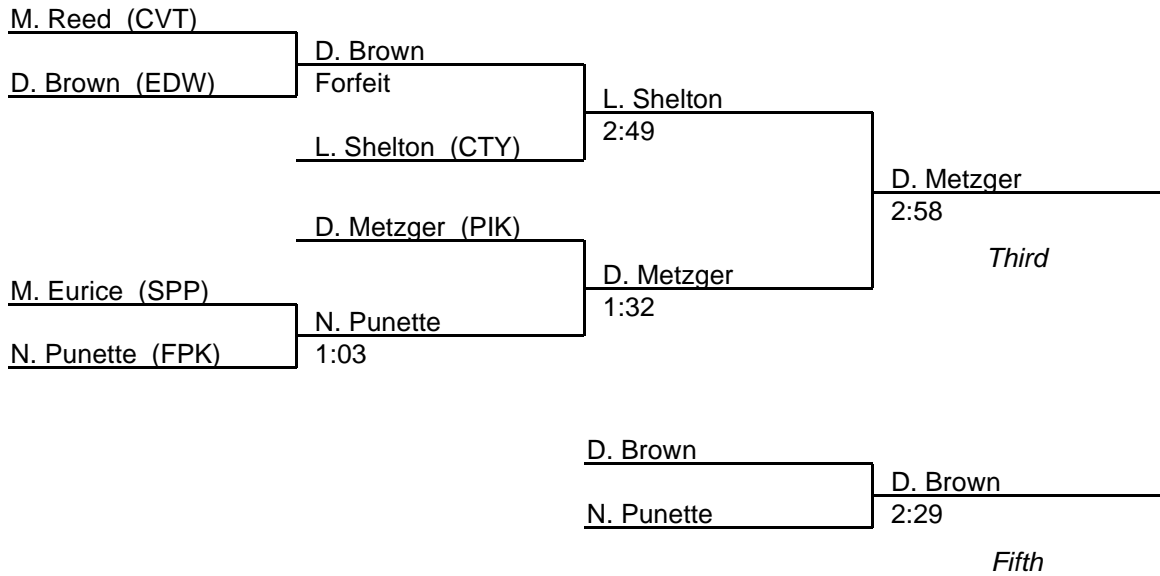

2008 North Region 1A-2A

135 lb. class

MPSSAA Regional Wrestling Tournament

2008 North Region 1A-2A

140 lb. class

MPSSAA Regional Wrestling Tournament

2008 North Region 1A-2A

145 lb. class